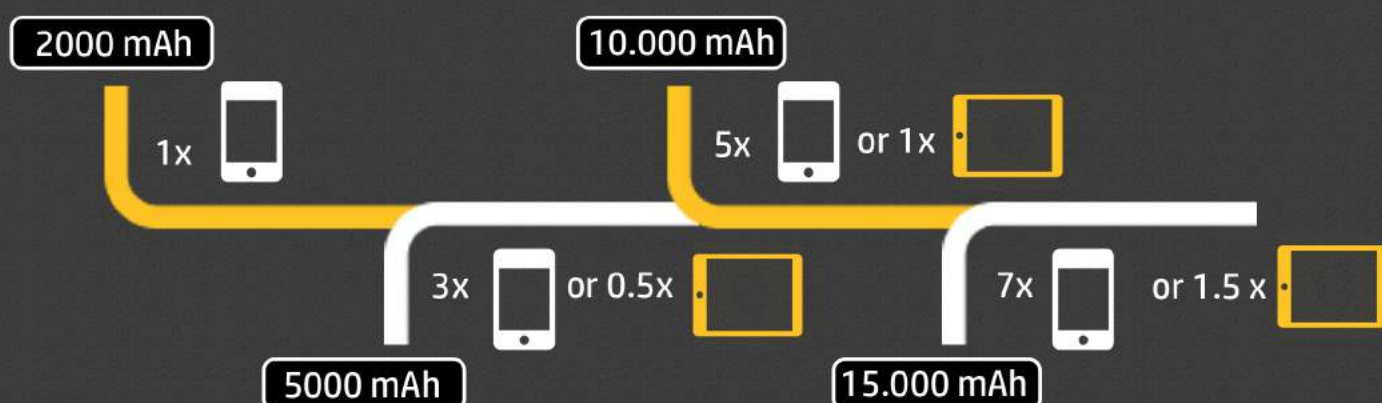

HOW MUCH POWER DO I NEED?